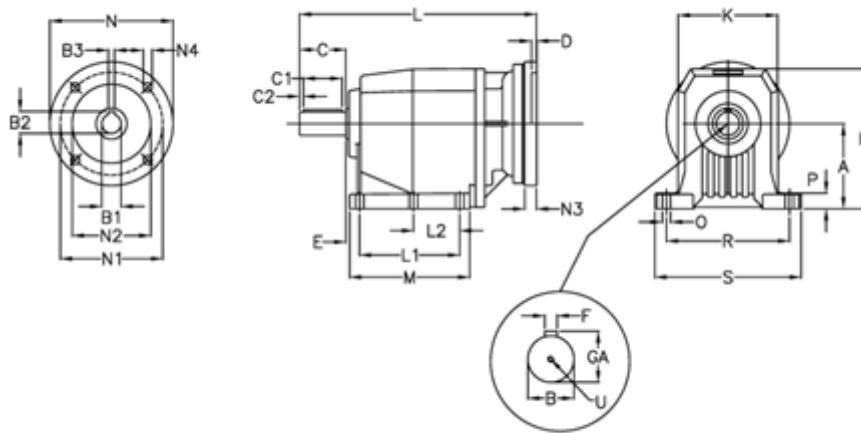

Article number: 40600751201220
 Description: Helical gearbox
 C704P-512-P63B5

Measures

A = 210	D = 4.0	L2 = 0.0	P = 30
B = 60	E = 25	M = 222.0	R = 300
B1 = 11	F = 18	N = 140	S = 350
B2 = 12.8	GA = 64.0	N1 = 115	U = M20x42
B3 = 4	H = 349	N2 = 95	
C = 120	K = 262	N3 = 0	
C1 = 90	L = 504.5	N4 = M8x19	
C2 = 15	L1 = 165.0	O = 22	